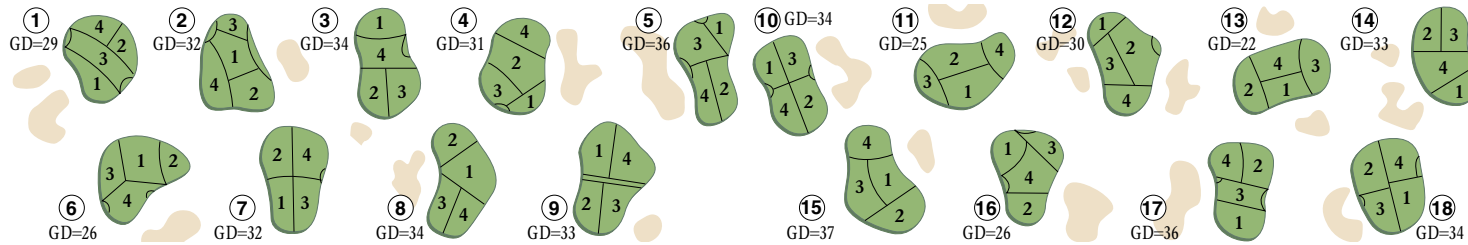

USGA RULES GOVERN ALL PLAY

Local Rules

- Golfers are responsible for any damage done to the course, golf cart, and any homeowner's property on the course.
- Thornberry Creek's dress code of proper golf attire, including a collared shirt, is required for each player.
- Pace of Play: For everyone's enjoyment, please keep pace within one shot of the group ahead of you. Maximum of 2 hours, 15 minutes per 9 holes.
- Repair all ball marks, rake all sand bunkers, and replace all divots. Sand and seed bottles are to be used for irreplaceable divots and/or mending a replaced divot.
- Must be 16 years old to drive a golf cart, **with a valid driver's license**.
- Keep carts on path within 30 yards of tees and greens.
- Stay on cart paths on all par 3 holes; use caution when crossing roads.
- All players must have their own set of clubs.
- Alcoholic beverages and coolers may not be brought on premises, in accordance with Wisconsin Statute 125.6
- Trees on left side of #1 and #18 play as lateral water hazard (Red stakes).
- Trees on right side of #1 and #18 are out of bounds (White stakes).
- Home properties are out of bounds (White stakes).

REPAIR ALL BALL MARKS

REPLACE DIVOTS

KEEP PACE WITH THE GROUP AHEAD

HOLE	1	2	3	4	5	6	7	8	9	OUT	Int	10	11	12	13	14	15	16	17	18	IN	TOT	HCP	NET
Blue 73.4/134	428	169	497	397	420	361	383	190	518	3363		397	440	190	525	457	550	385	218	409	3571	6934		
LPGA	400	146	497	397	368	361	347	170	518	3204		397	415	130	492	412	505	367	196	384	3298	6502		
White 71.0/125	400	146	480	358	368	331	347	170	490	3090		355	415	160	492	412	505	367	196	384	3286	6376		
Gold M: 68.1/119 L: 73.2/125	352	118	459	330	279	296	313	133	450	2730		322	370	130	458	367	463	348	167	370	2995	5725		
Par	4	3	5	4	4	4	4	3	5	36		4	4	3	5	4	5	4	3	4	36	72		
Time Par	:15	:12	:18	:15	:15	:15	:15	:12	:18	2:15		:15	:15	:12	:18	:15	:18	:15	:12	:15	2:15	4:30		
	P				R		R	P				R		P				R	P					
	A				E		E	A				E		A				E	A					
	T				S		S	T				S		T				S	T					
	H				T		T	H				T		H				T	H					
	O				R		R	O				R		O				R	O					
	N				O		O	N				O		N				O	N					
	L				M		M	L				M		L				M	L					
	Y				S		S	Y				S		Y				S	Y					
Handicap	1	17	11	7	5	13	9	15	3			16	8	18	14	4	10	12	6	2				
Par	4	3	5	4	4	4	4	3	5	36		4	4	3	5	4	5	4	3	4	36	72		
Ladies' Handicap	1	17	11	7	5	13	9	15	3			16	8	18	14	4	10	12	6	2				
Red 69.6/117	305	97	401	298	246	271	288	107	415	2428		293	330	100	430	320	428	289	139	346	2675	5103		
Date:	Scorer:									Attest:									© Golf ScoreCards, Inc. 6/2018 1-800-238-7267